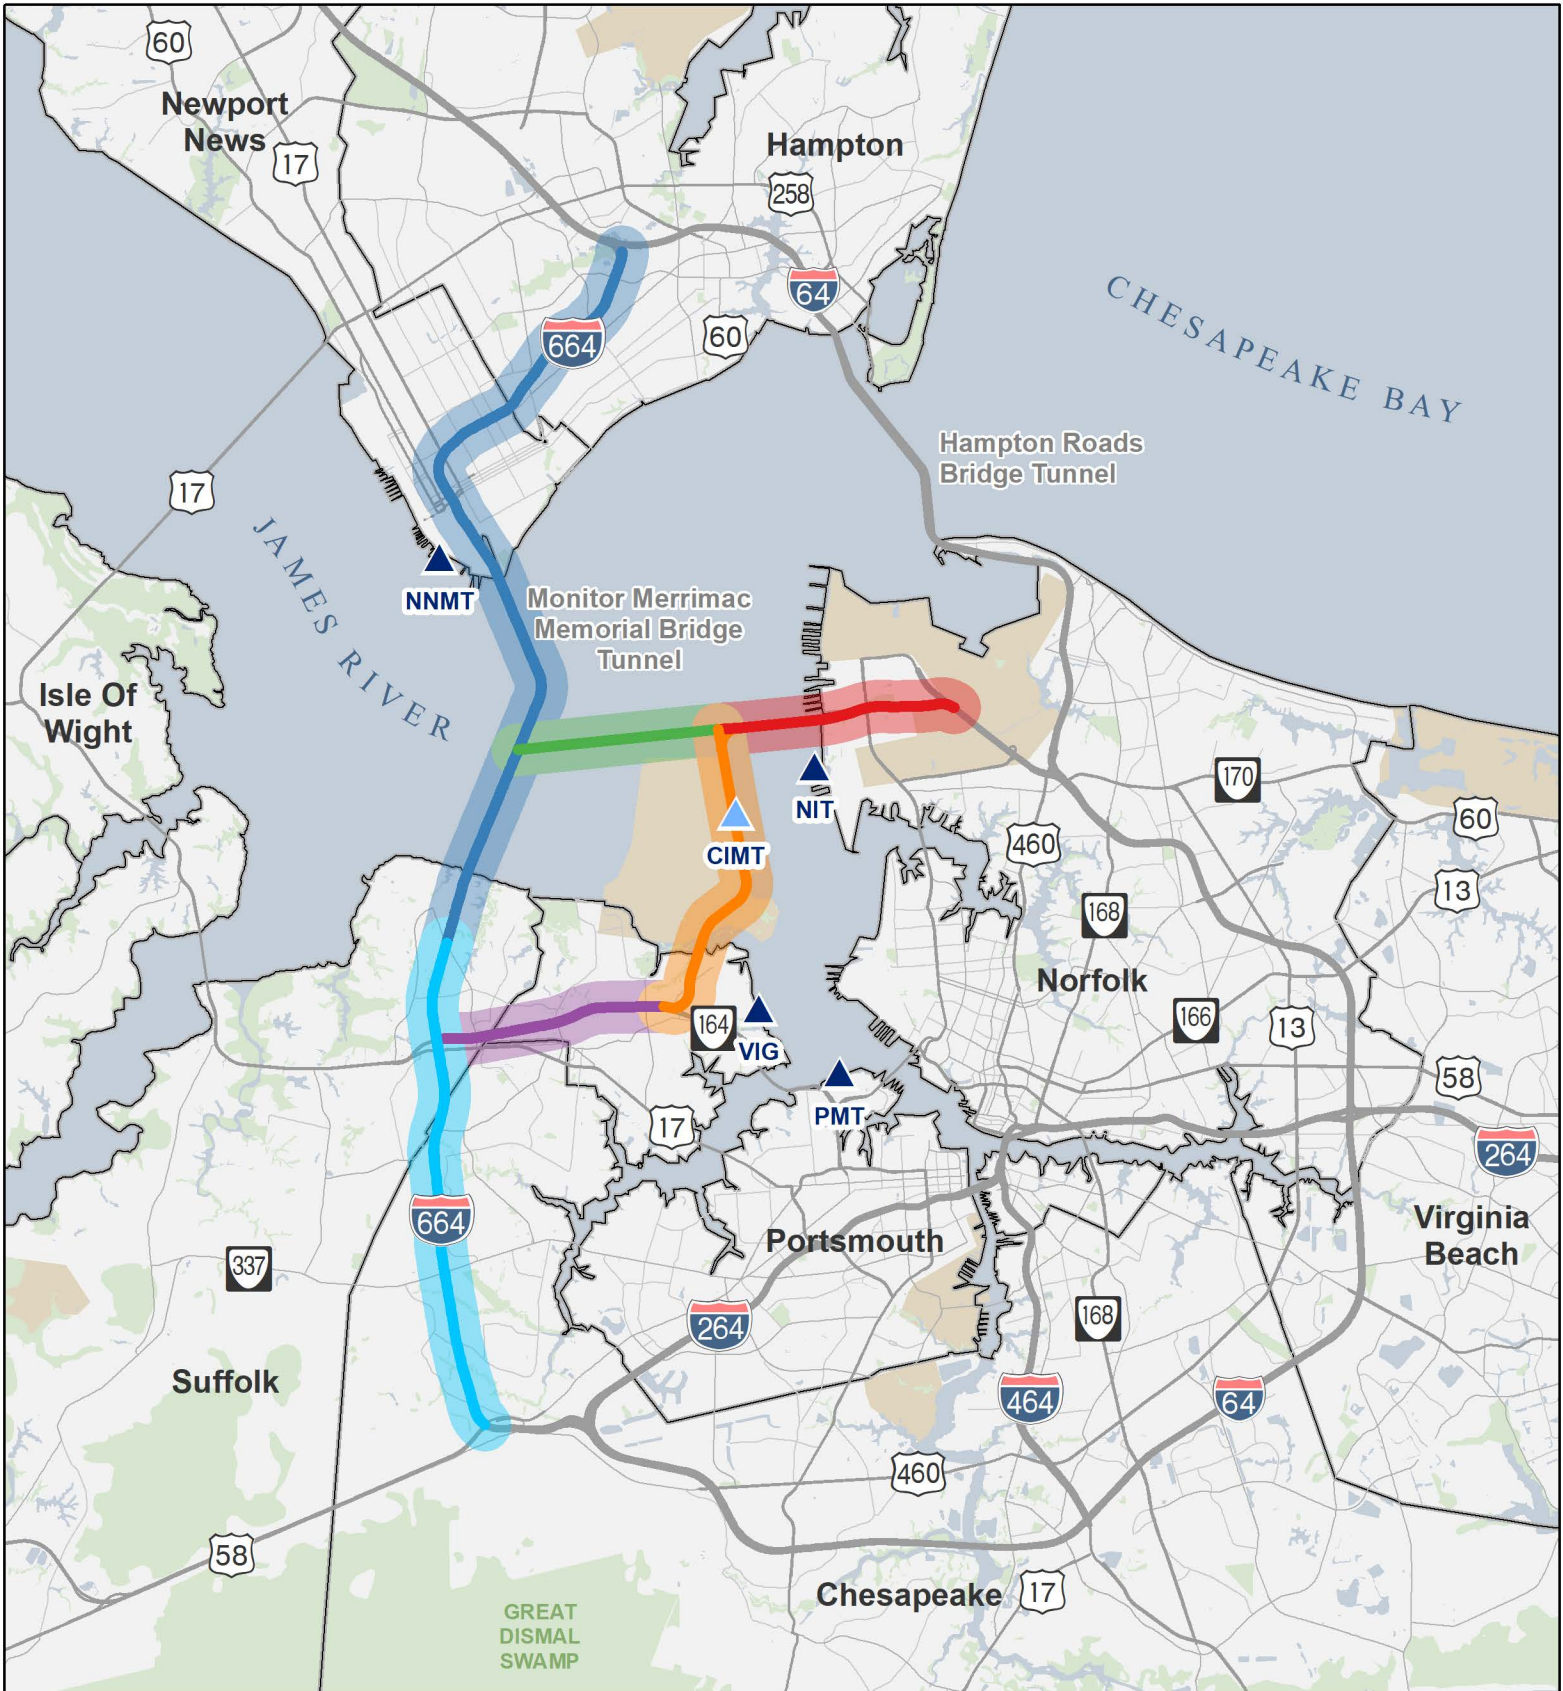

Mandated Segments

Miles

- ▬ 1a - I-664 N of College Dr
- ▬ 1b - I-664 S of College Dr
- ▬ 2 - VA 164
- ▬ 3 - VA 164 Connector
- ▬ 4 - I-564 Connector
- ▬ 5 - I-664 Connector

Map Features

- ▲ VA Port Authority Terminals
- ▲ Future Craney Island Terminal
- Parks and Green Space
- DOD Land